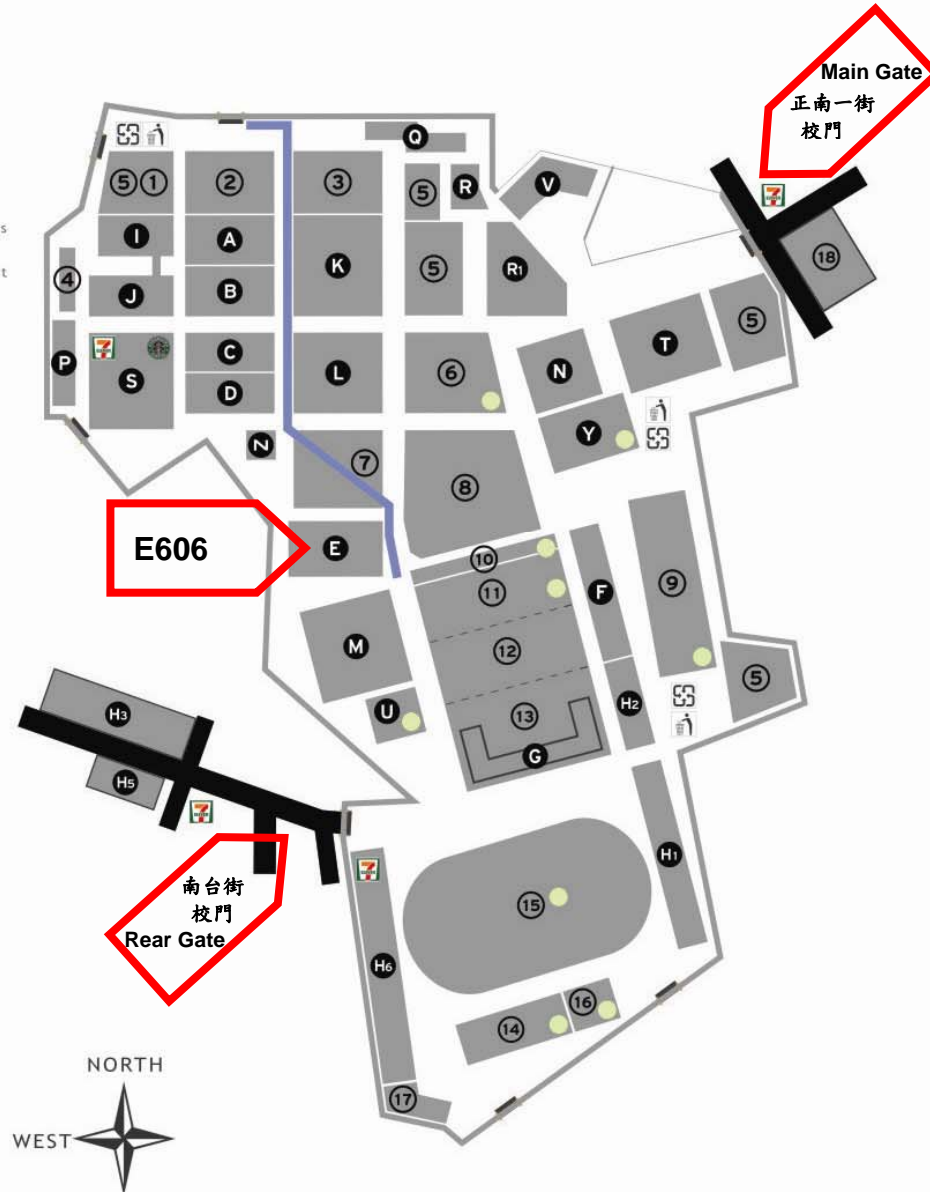

- ① 樹林
Woods
- ② 噴水池
Fountain
- ③ 戶外遊憩教學體驗區
Teaching and Experiencing Area for Outdoor Recreation
- ④ 產設系設計工坊
Work Factory of dept. of Creative Product Design
- ⑤ 室外停車場
Outdoor Parking Space
- ⑥ 排球場
Volleyball Court
- ⑦ 椰林
Coconut Woods
- ⑧ 集合場
Group Space
- ⑨ 籃球場
Basketball Space
- ⑩ 文化走廊、桌球室
Culture Hallway, Table tennis
- ⑪ 射箭場、槌球場
Archery Court, Croquet Court
- ⑫ 林間教室
Woods Classroom
- ⑬ 榕園
Banyan Garden
- ⑭ 網球場
Tennis Court
- ⑮ 田徑場
Athletic Field
- ⑯ 溜冰場
Skating Court
- ⑰ 幼稚園戶外場所
Outdoor of Kindergarten
- ⑱ 姑婆廟
Gu-Po Temple

-  體育場地
Sport Court
-  無障礙通道
Wheel-chair
-  校門
School Gate
-  統一便利超商
7-Eleven
-  星巴克咖啡
Starbucks Coffee

- A 電機一館
Electrical Engineering Building(I)
- B 電機二館
Electrical Engineering Building(II)
- C 進修部/研究發展大樓
Extension Education / Research and Development Building
- D 管理與資訊館
Management and Information Technology Building
- E 修齊大樓 (圖書資訊館)
Shin-Chi Building (Library and Information Building)
- F 資訊傳播館
Information and Communication Building
- G 化工暨生物科技館
Chemical Engineering and Biotechnology Building
- H1 第一學生宿舍
Dormitory(I)
- H2 第二學生宿舍
Dormitory(II)
- H3 第三學生宿舍
Dormitory(III)
- H5 第五學生宿舍
Dormitory(V)
- H6 第六學生宿舍
Dormitory(VI)
- I 電子一館
Electronic Engineering Building(I)
- J 電子二館
Electronic Engineering Building(II)
- K 機械館
Mechanical Engineering Building
- L 綜合大樓
Administration and Departments Building
- M 人文藝術大樓
Humanities & Arts Building
- N 文炳館
Wen-Ping Building
- P 電子/物流實習館
Electronic Engineering / Logistics Studies Building
- Q 光電工程館
Electro-Optical Engineering Building
- R 汽車工程館
Automobile Engineering Building
- R1 汽車工廠
Automobile Repair Shop
- S 管科大樓
Management Science Building
- T 教學研究大樓
Teaching and Research Building
- U 優活館
Yohas Center
- V 能源工程館
Energy Engineering Building
- Y 三連堂 (體育館)
San-Lian Memorial Gym
- Z 西淮館
Shim-Hwai Memorial Hall